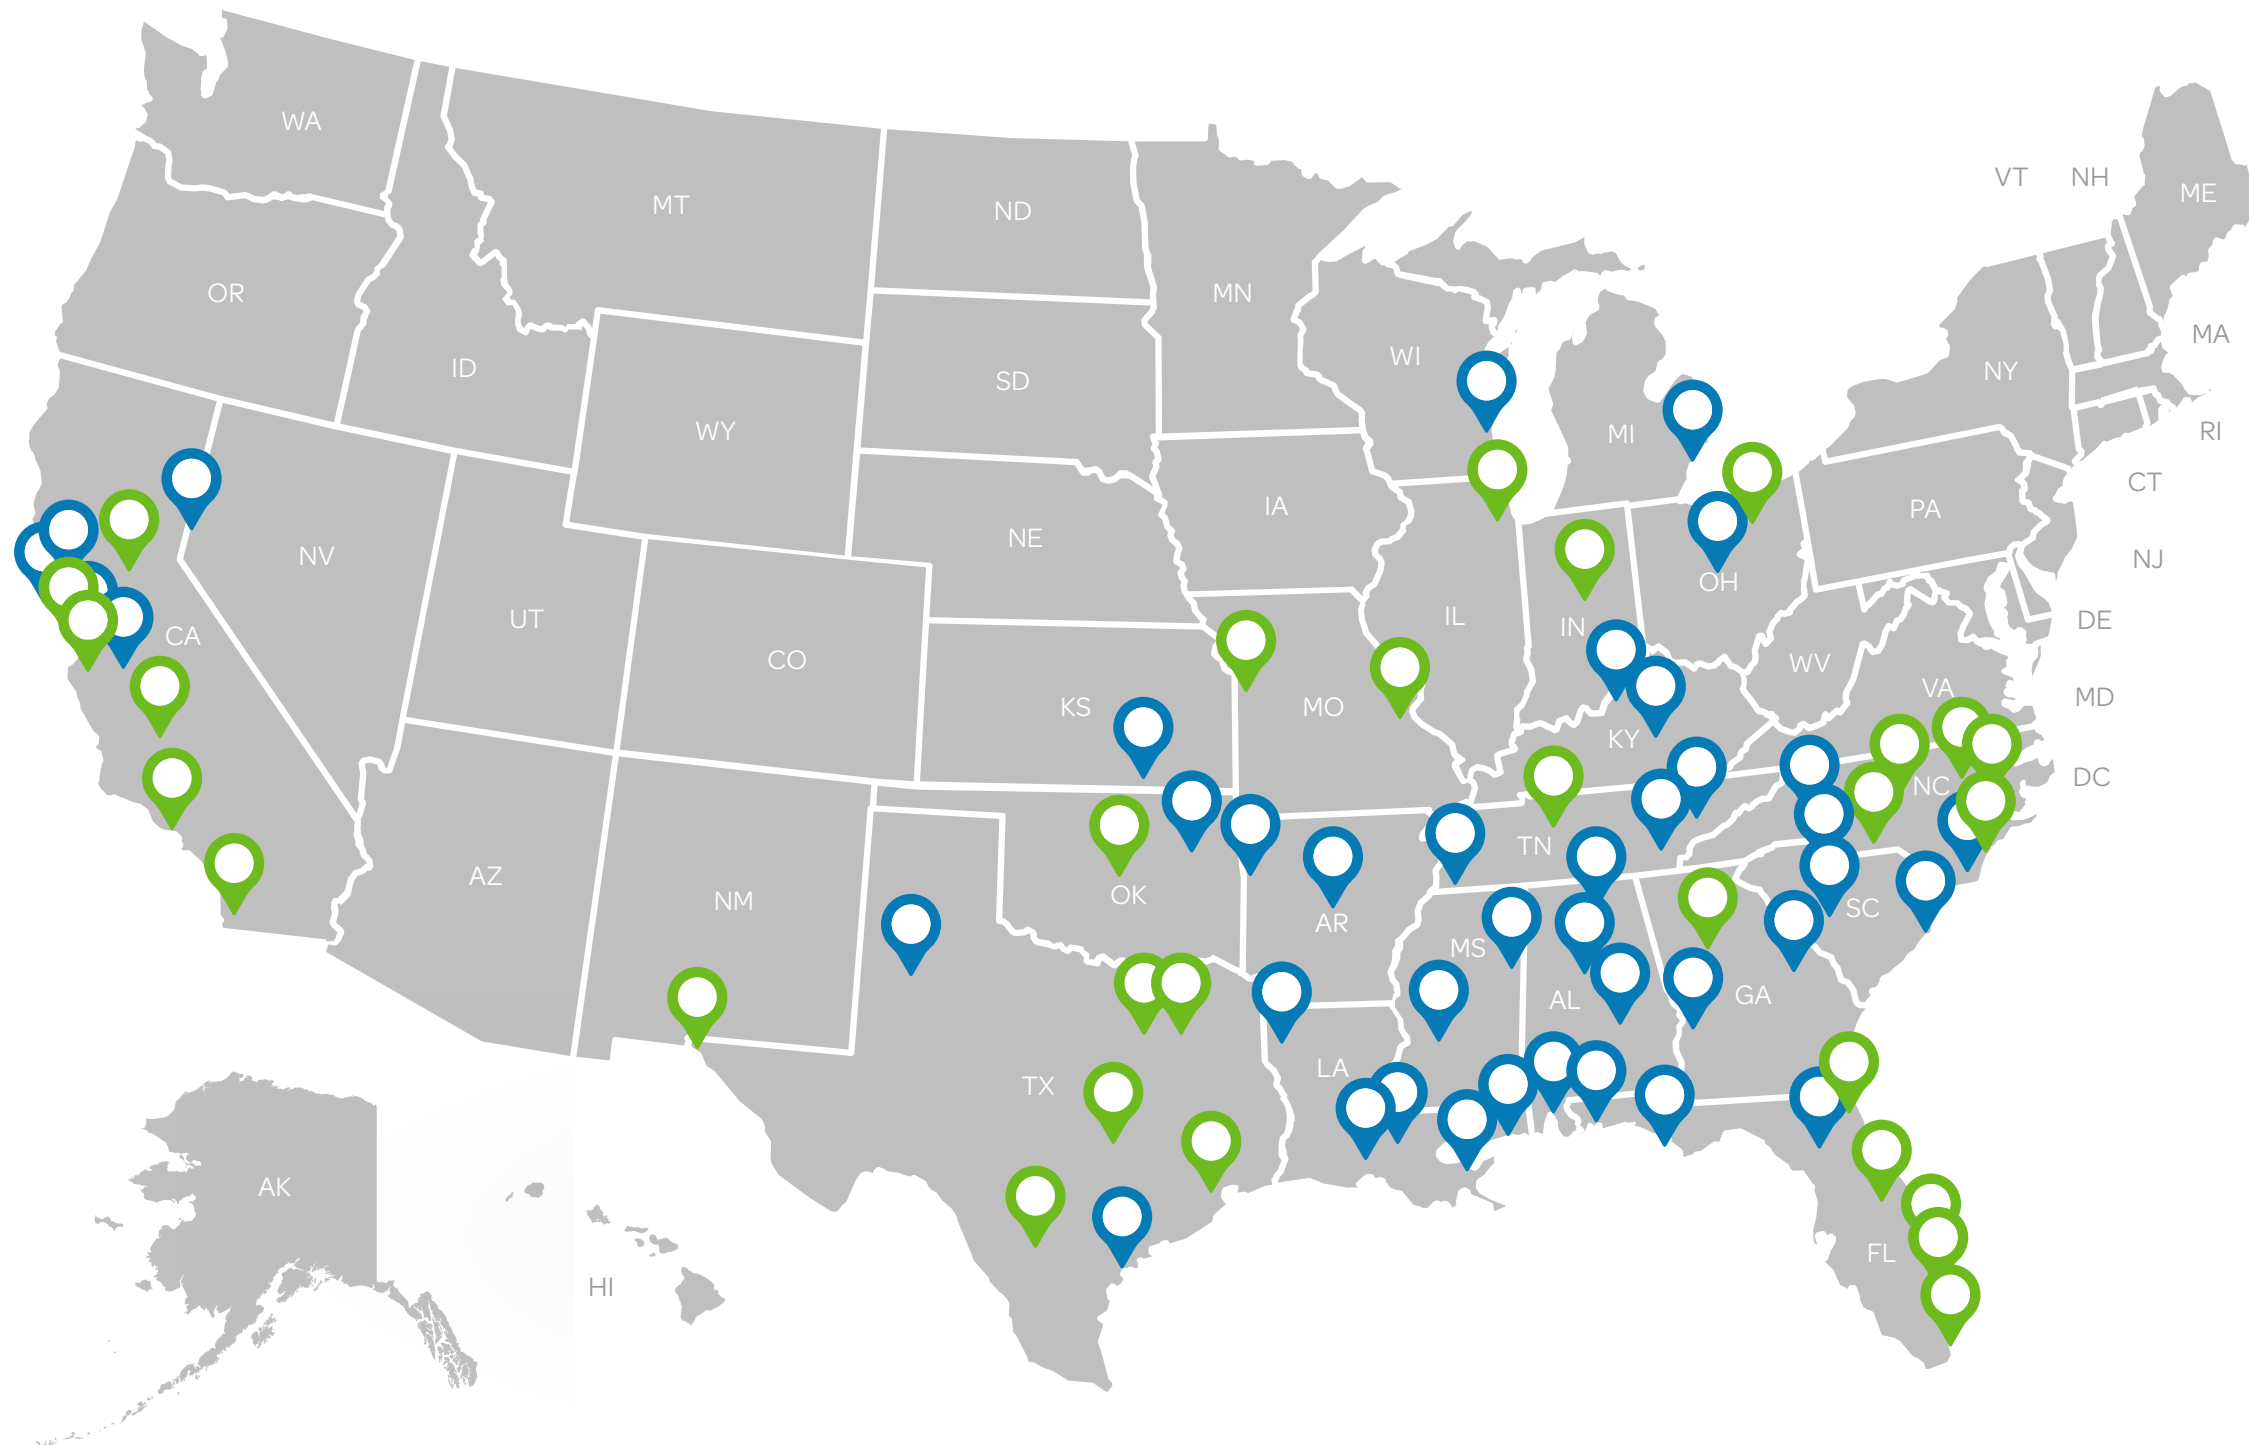

# AT&T FIBER TO REACH AT LEAST 67 METROS

AT&T will offer a 1 gigabit connection to more homes, apartments and small business locations. Ultra-fast internet speeds let you instantly access the latest online movies, music, games and more. It can also improve your experience when connecting to the cloud and videoconferencing, and gives you the speed you need to power all of your devices.

Check out the metro areas:

## Metros available now (29)

- |                 |                 |
|-----------------|-----------------|
| Atlanta         | Los Angeles     |
| Austin          | Miami           |
| Charlotte       | Nashville       |
| Chicago         | Oklahoma City   |
| Cleveland       | Orlando         |
| Dallas          | Raleigh-Durham  |
| El Paso         | Sacramento      |
| Fort Lauderdale | San Antonio     |
| Fort Worth      | San Diego       |
| Fresno          | San Francisco   |
| Greensboro      | San Jose        |
| Houston         | St. Louis       |
| Indianapolis    | West Palm Beach |
| Jacksonville    | Winston-Salem   |
| Kansas City     |                 |