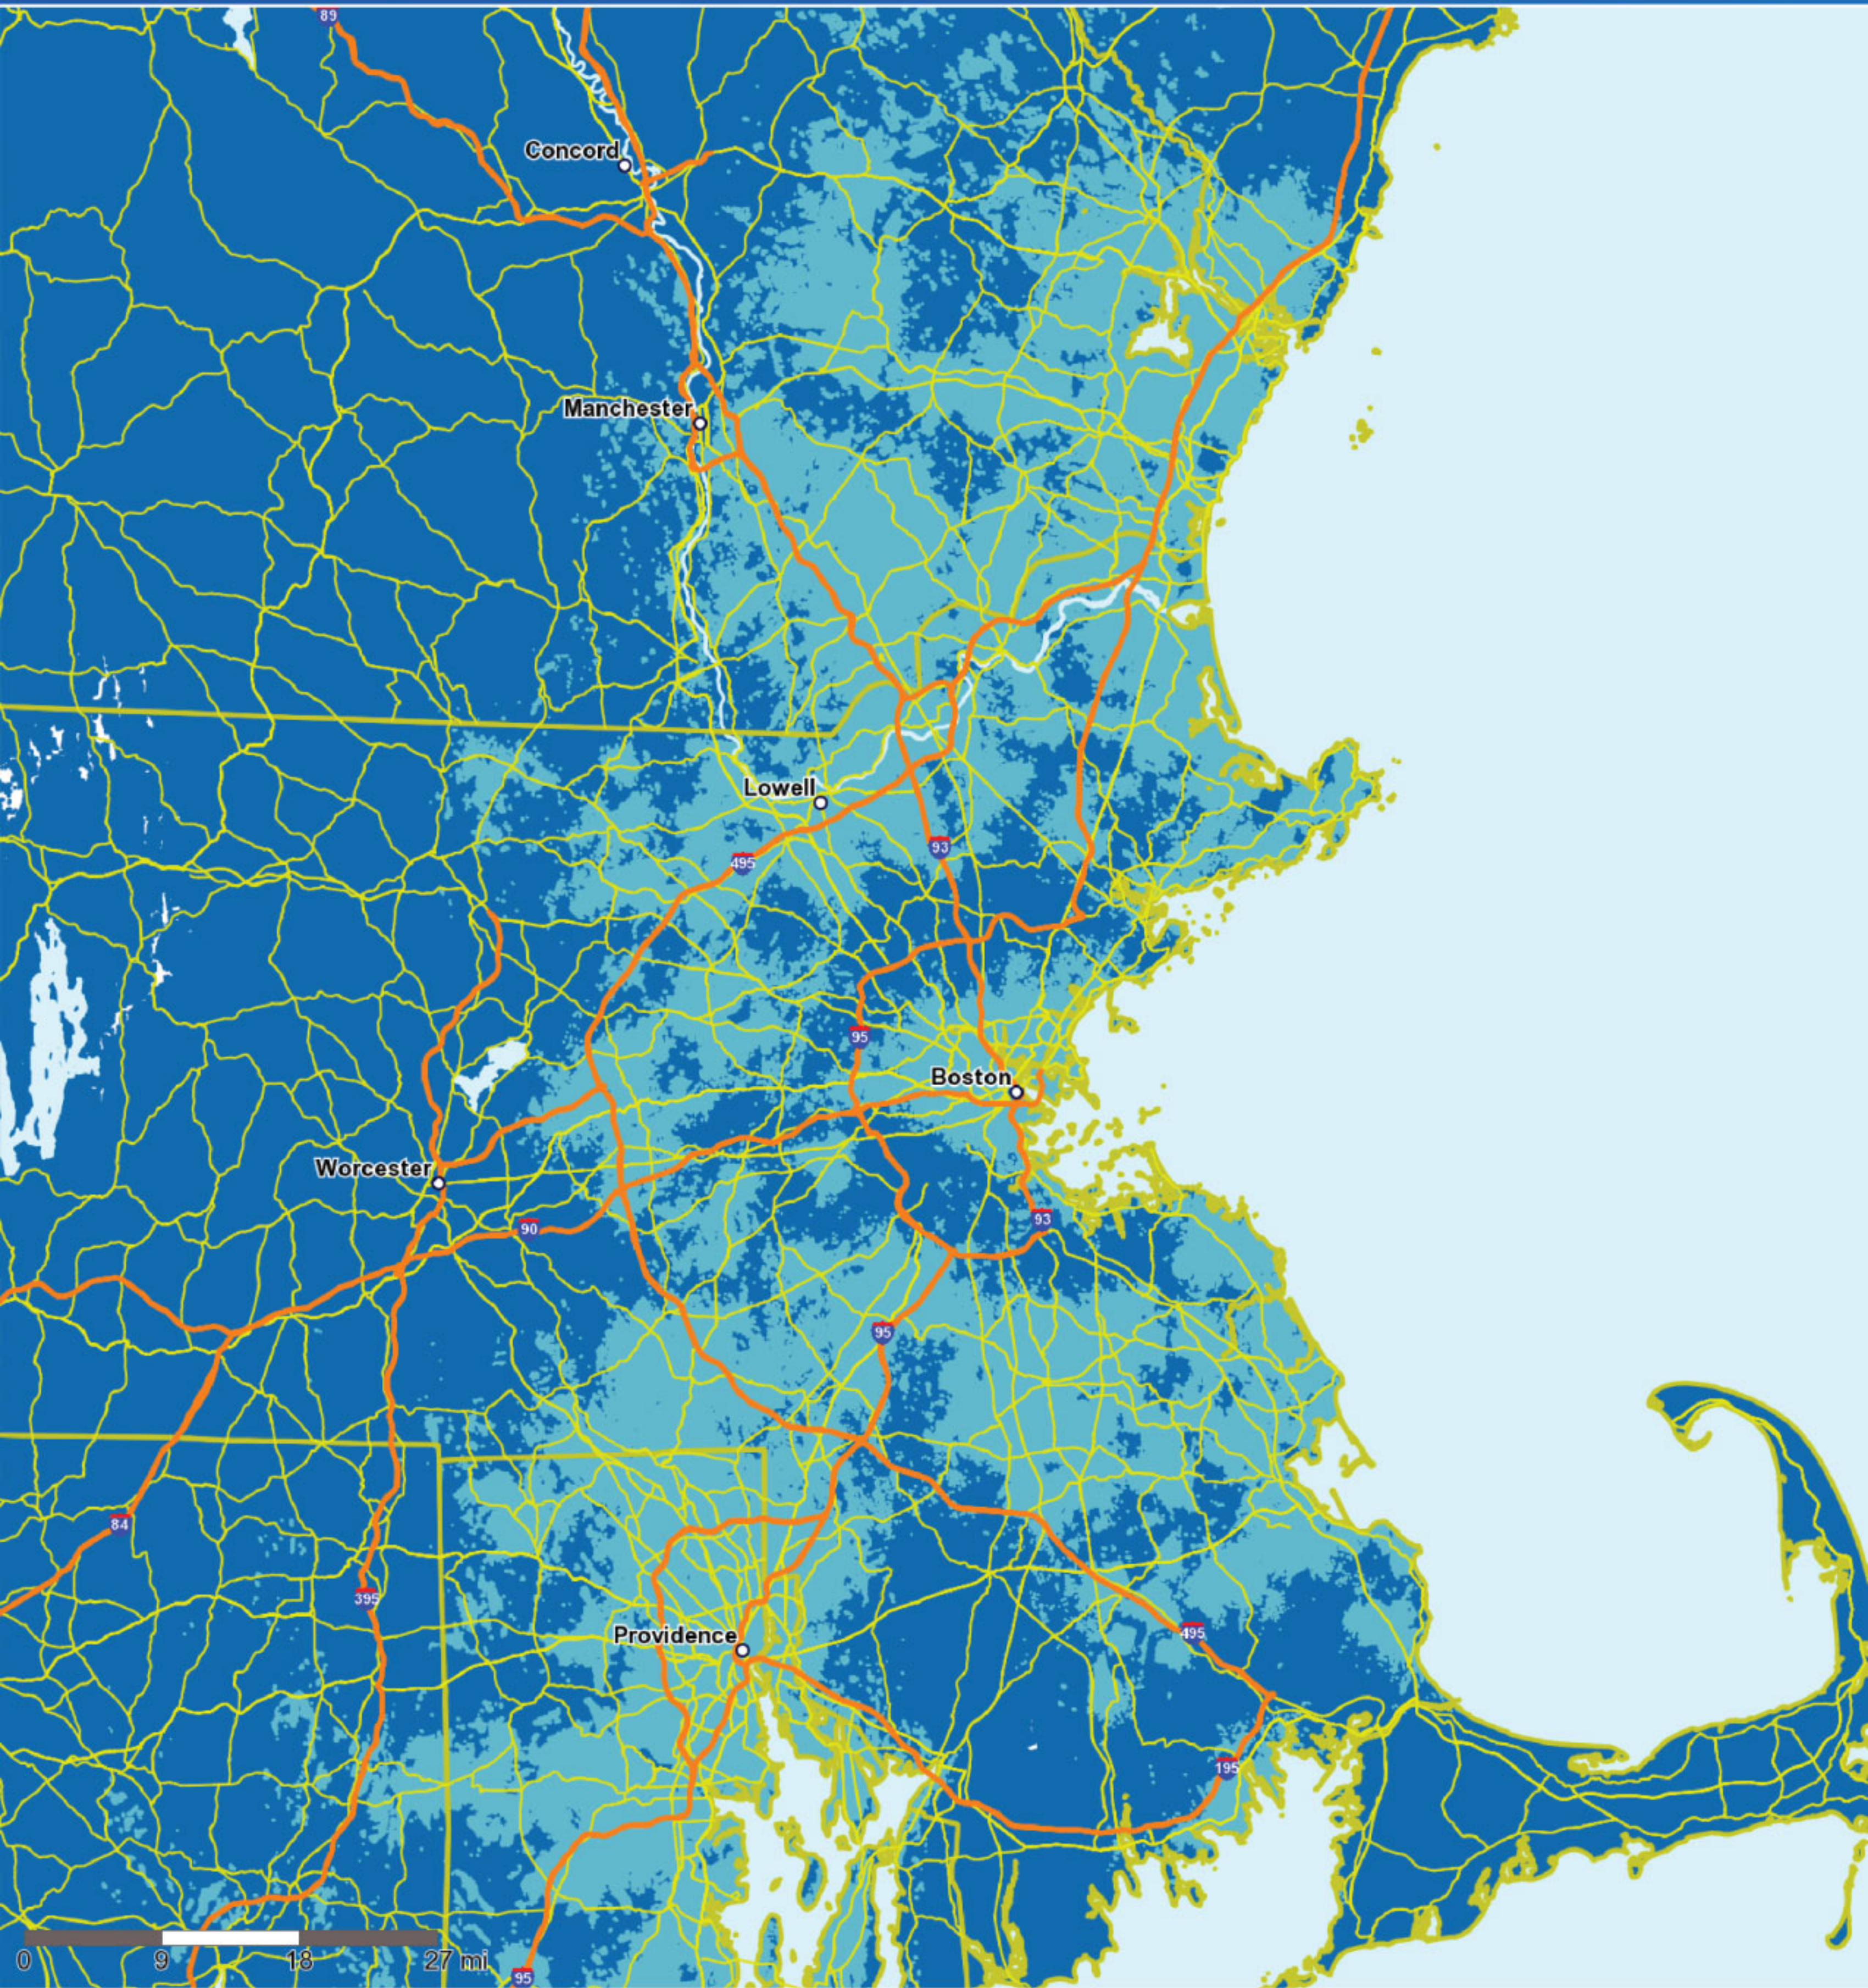

5G coverage LTE

5G coverage LTE

5G coverage LTE

5G coverage LTE

5G coverage LTE

AT&T 5G coverage shown available by February 2020. 5G service requires a compatible device and compatible plans.

5G coverage LTE