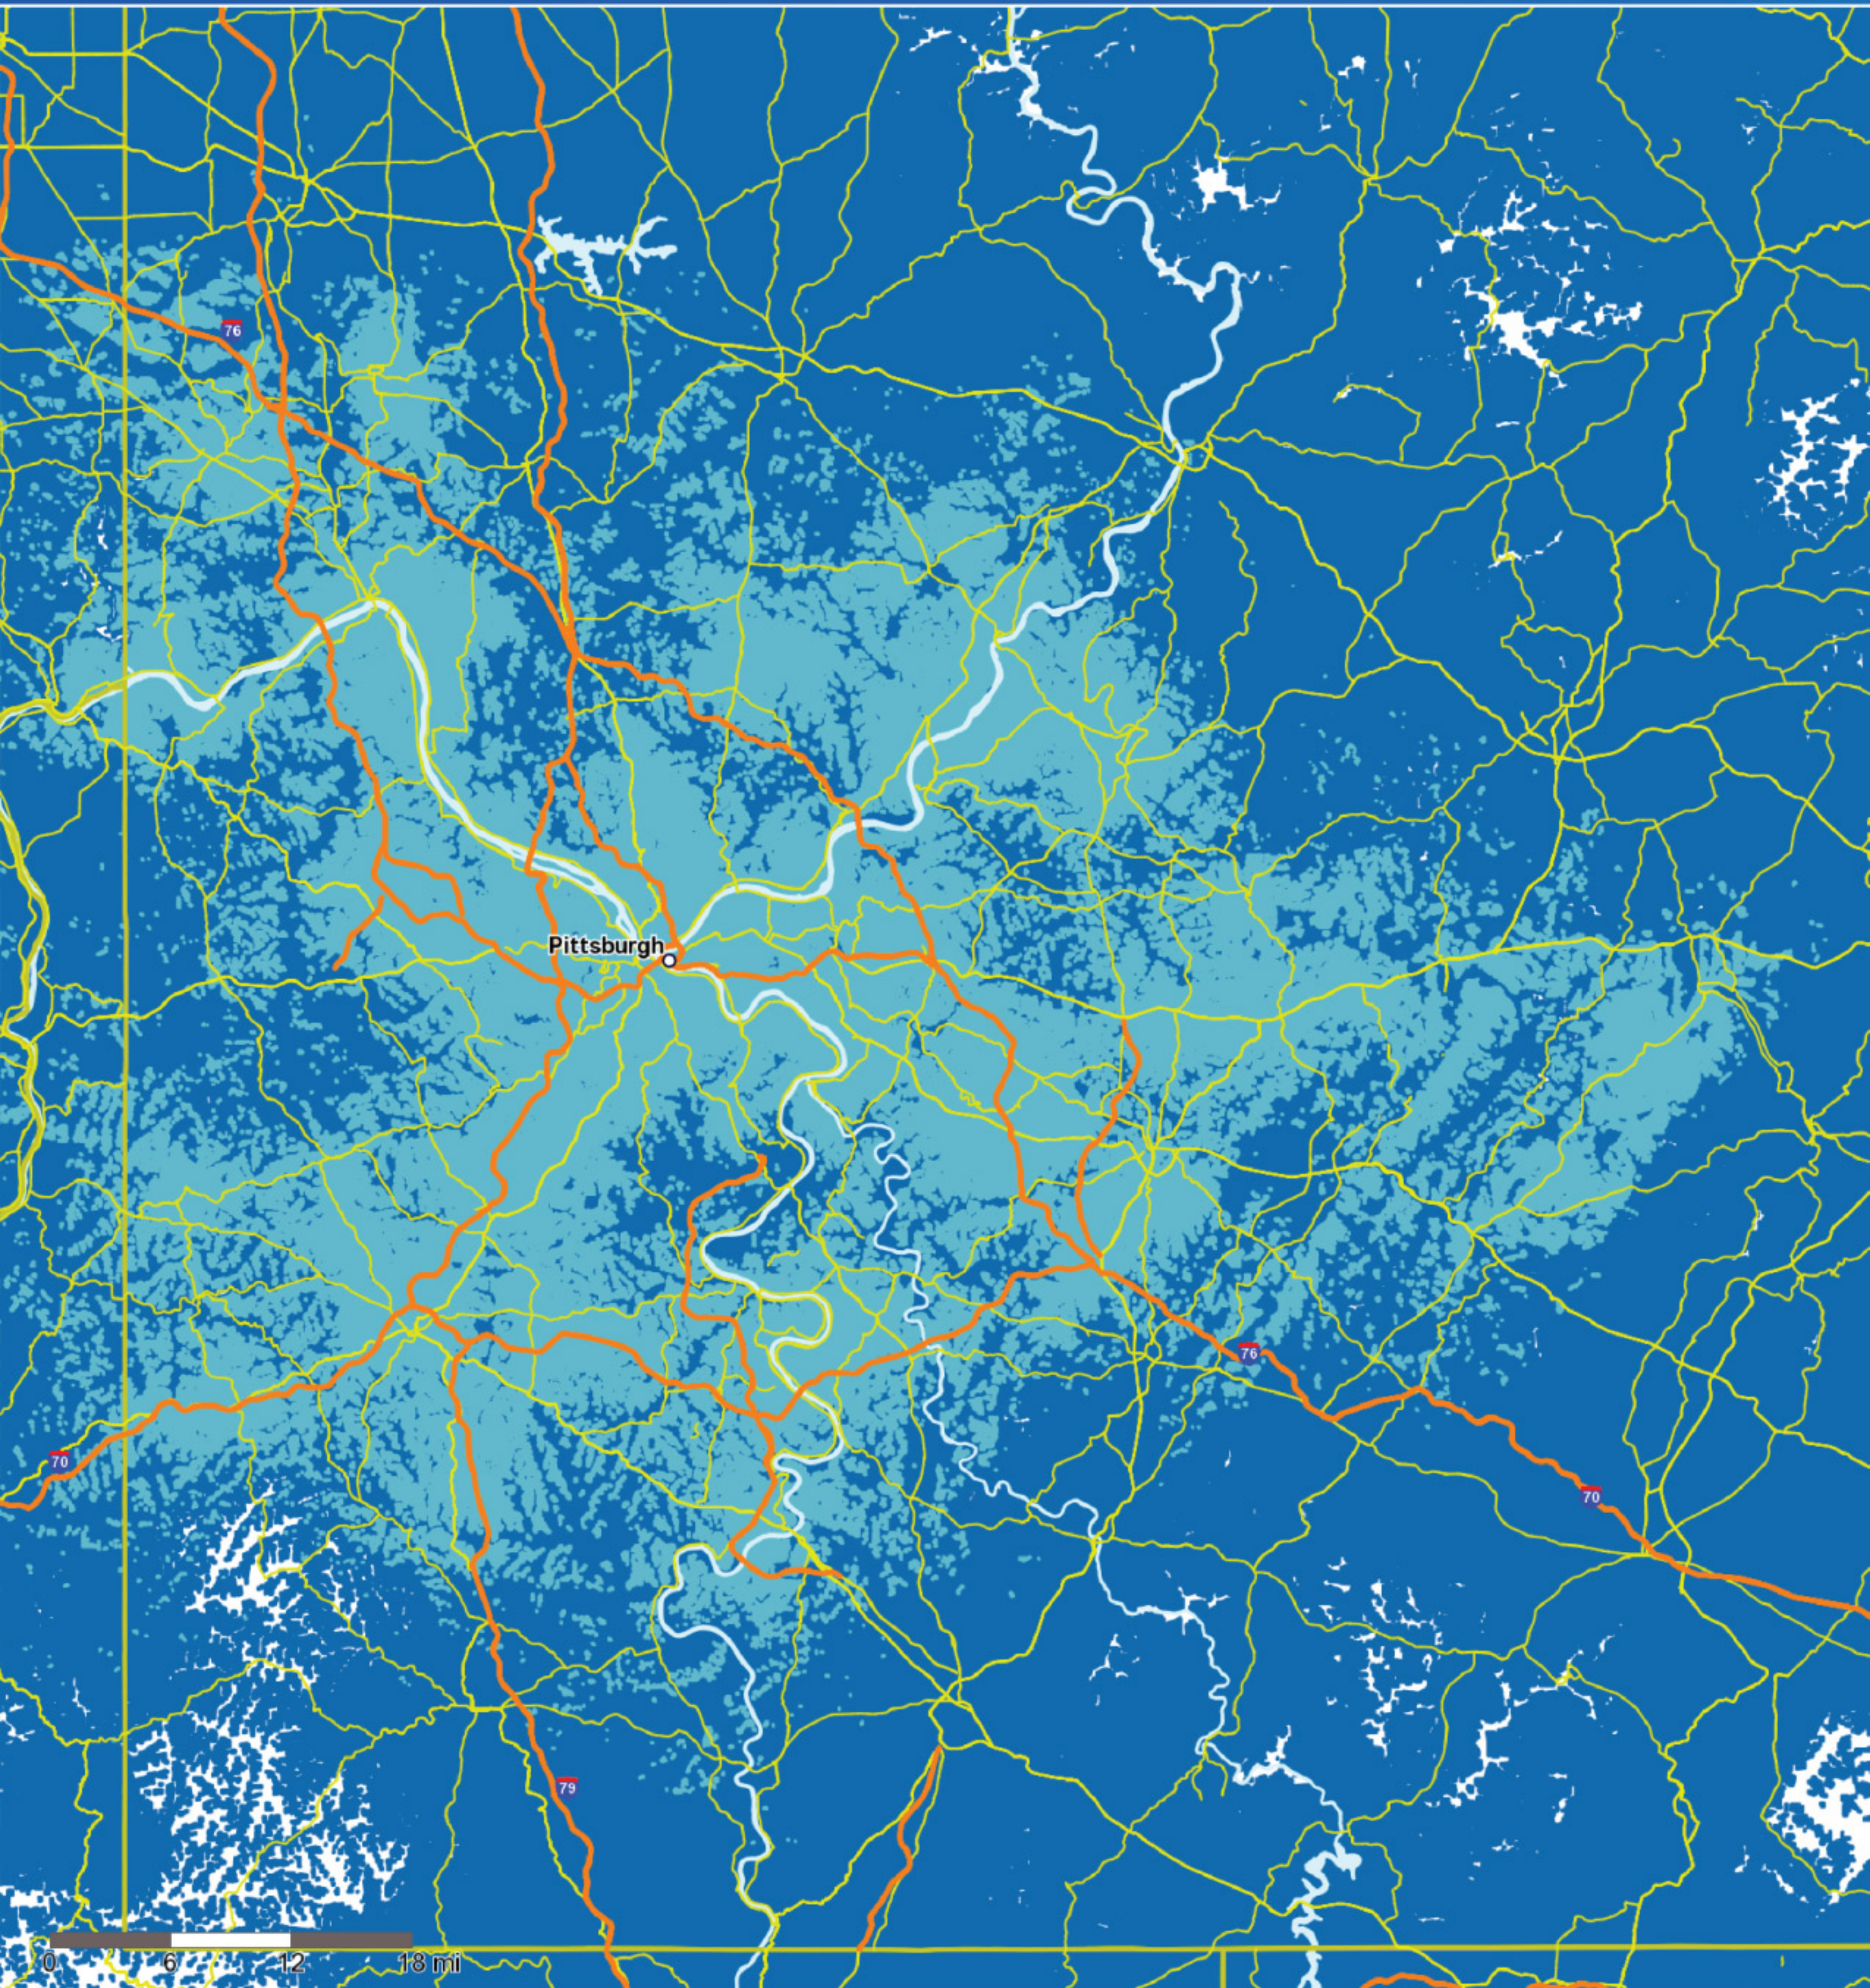

5G coverage LTE

5G coverage LTE

5G coverage LTE

5G coverage LTE

5G coverage LTE

AT&T 5G coverage shown available by February 2020. 5G service requires a compatible device and compatible plans.

5G coverage LTE