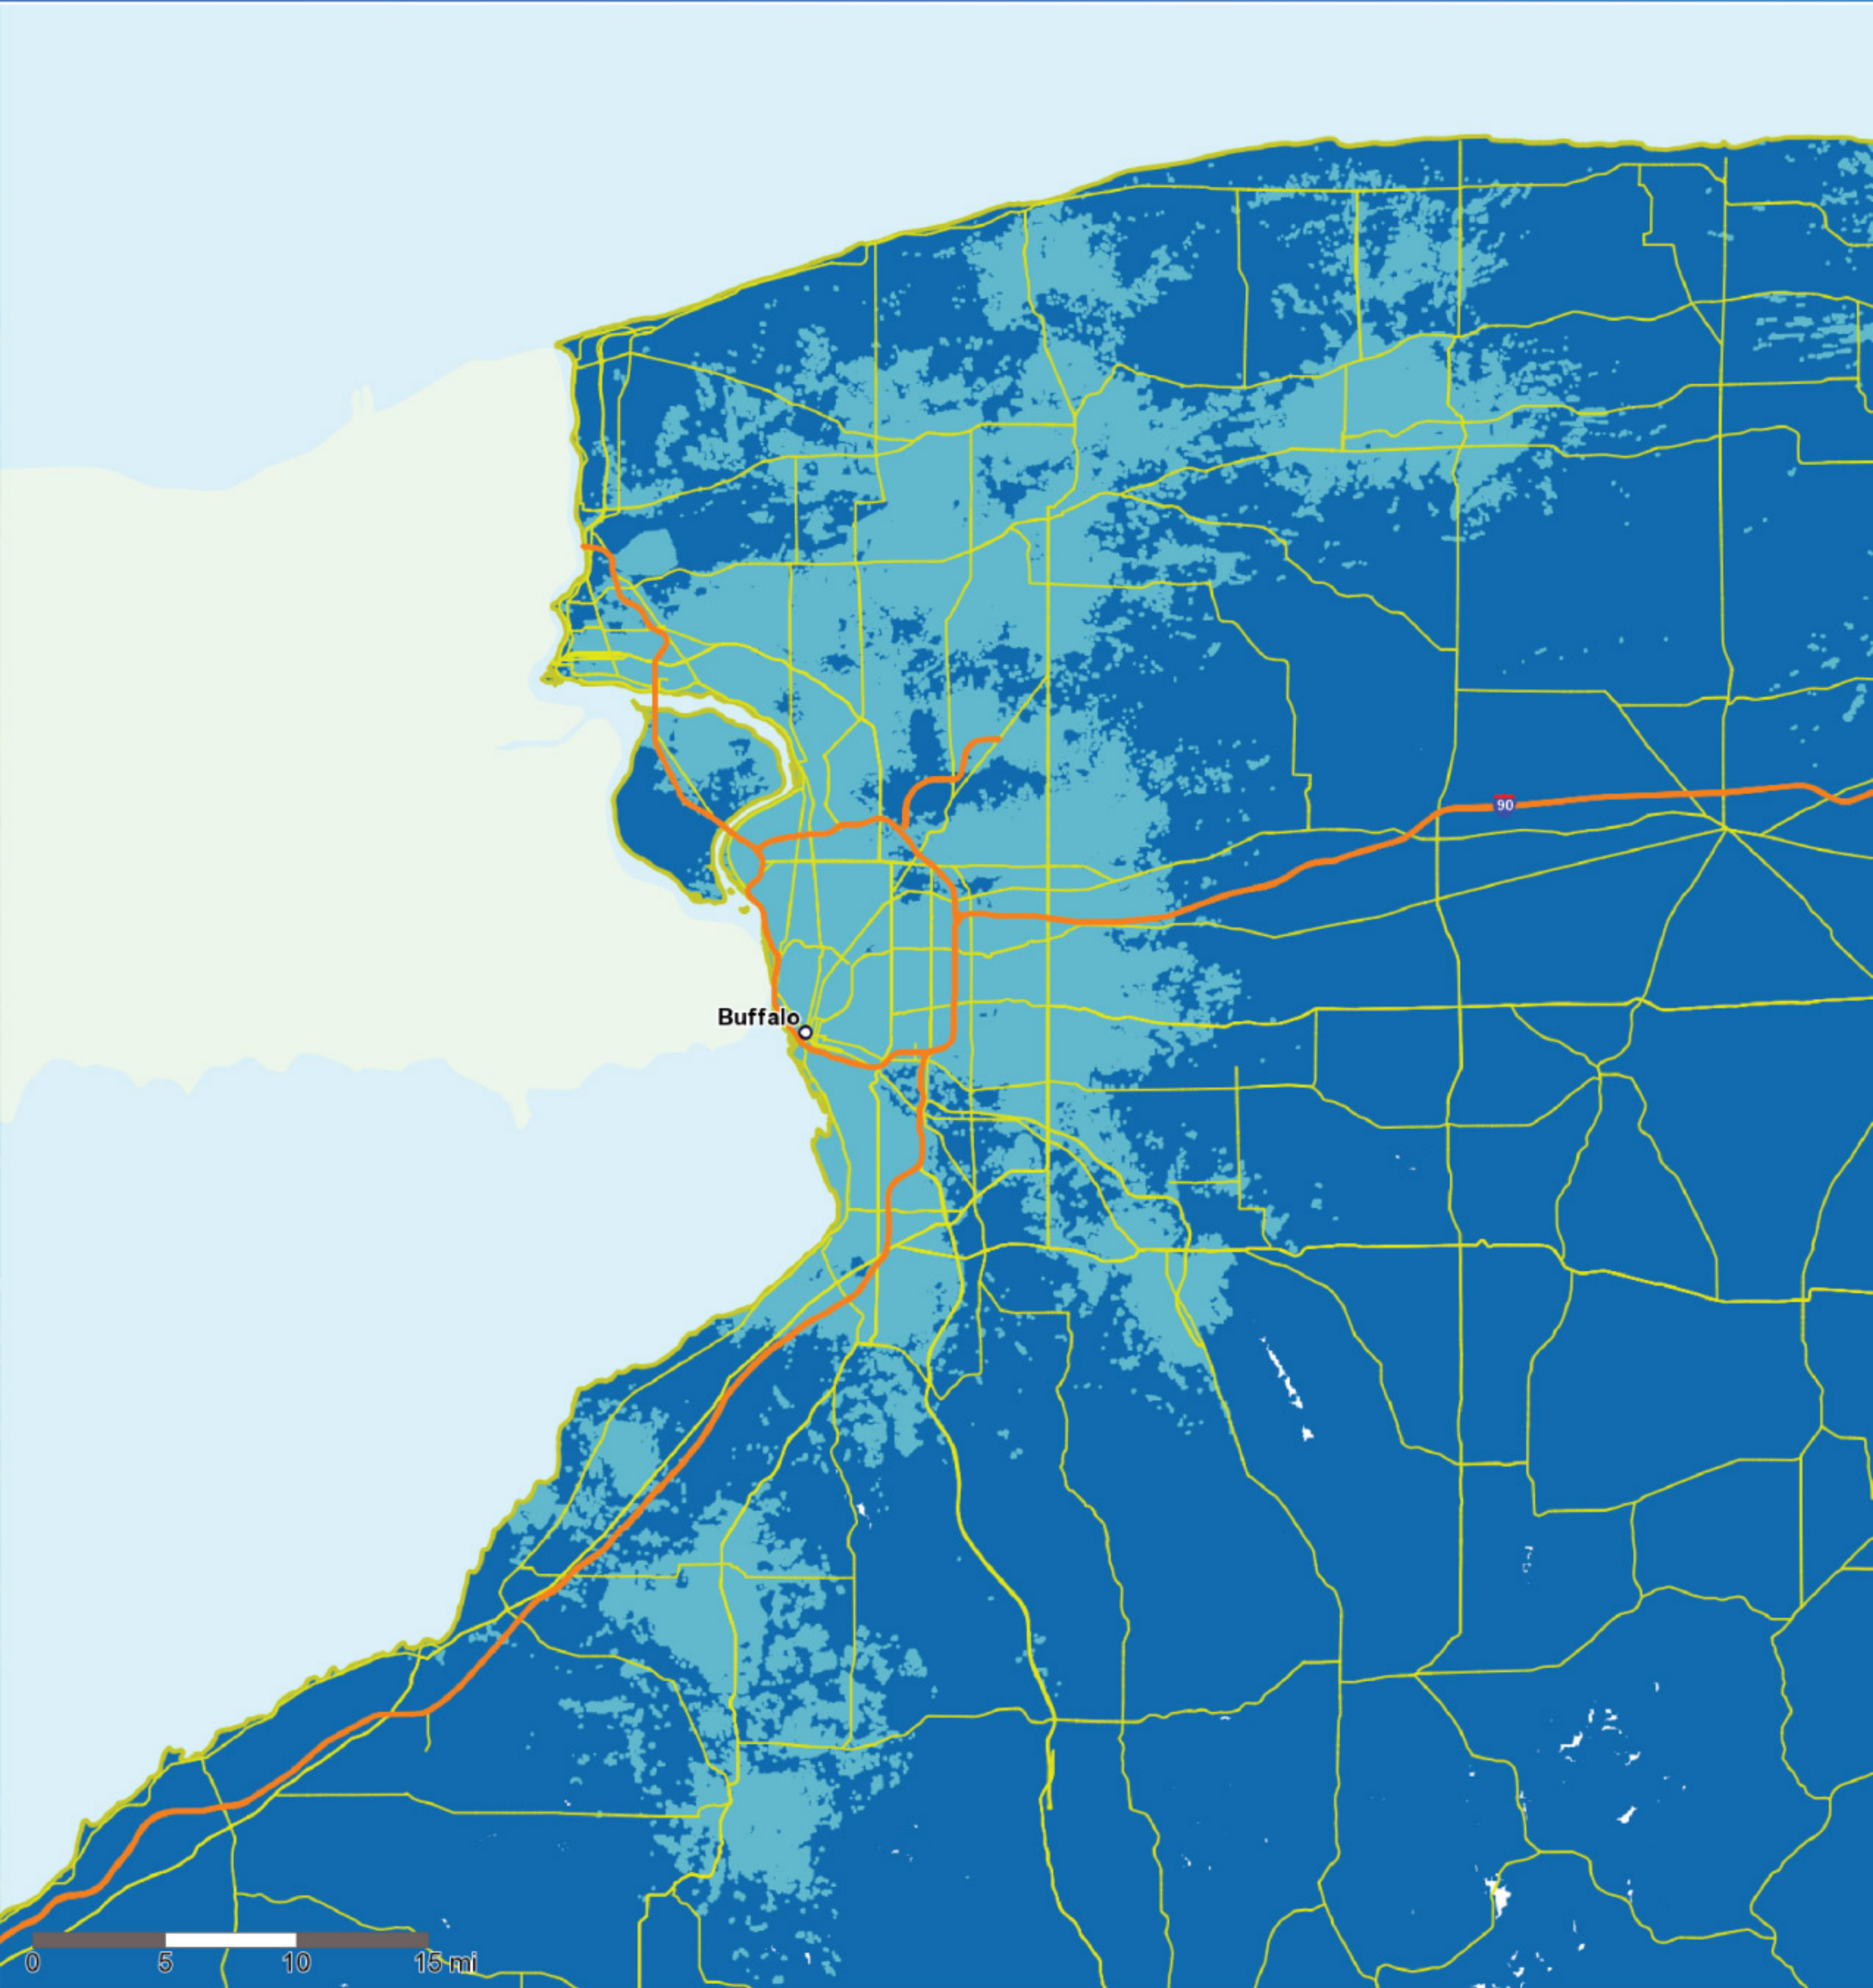

5G coverage LTE

5G coverage LTE

5G coverage LTE

5G coverage LTE

5G coverage LTE

AT&T 5G coverage shown available by February 2020. 5G service requires a compatible device and compatible plans.

5G coverage LTE