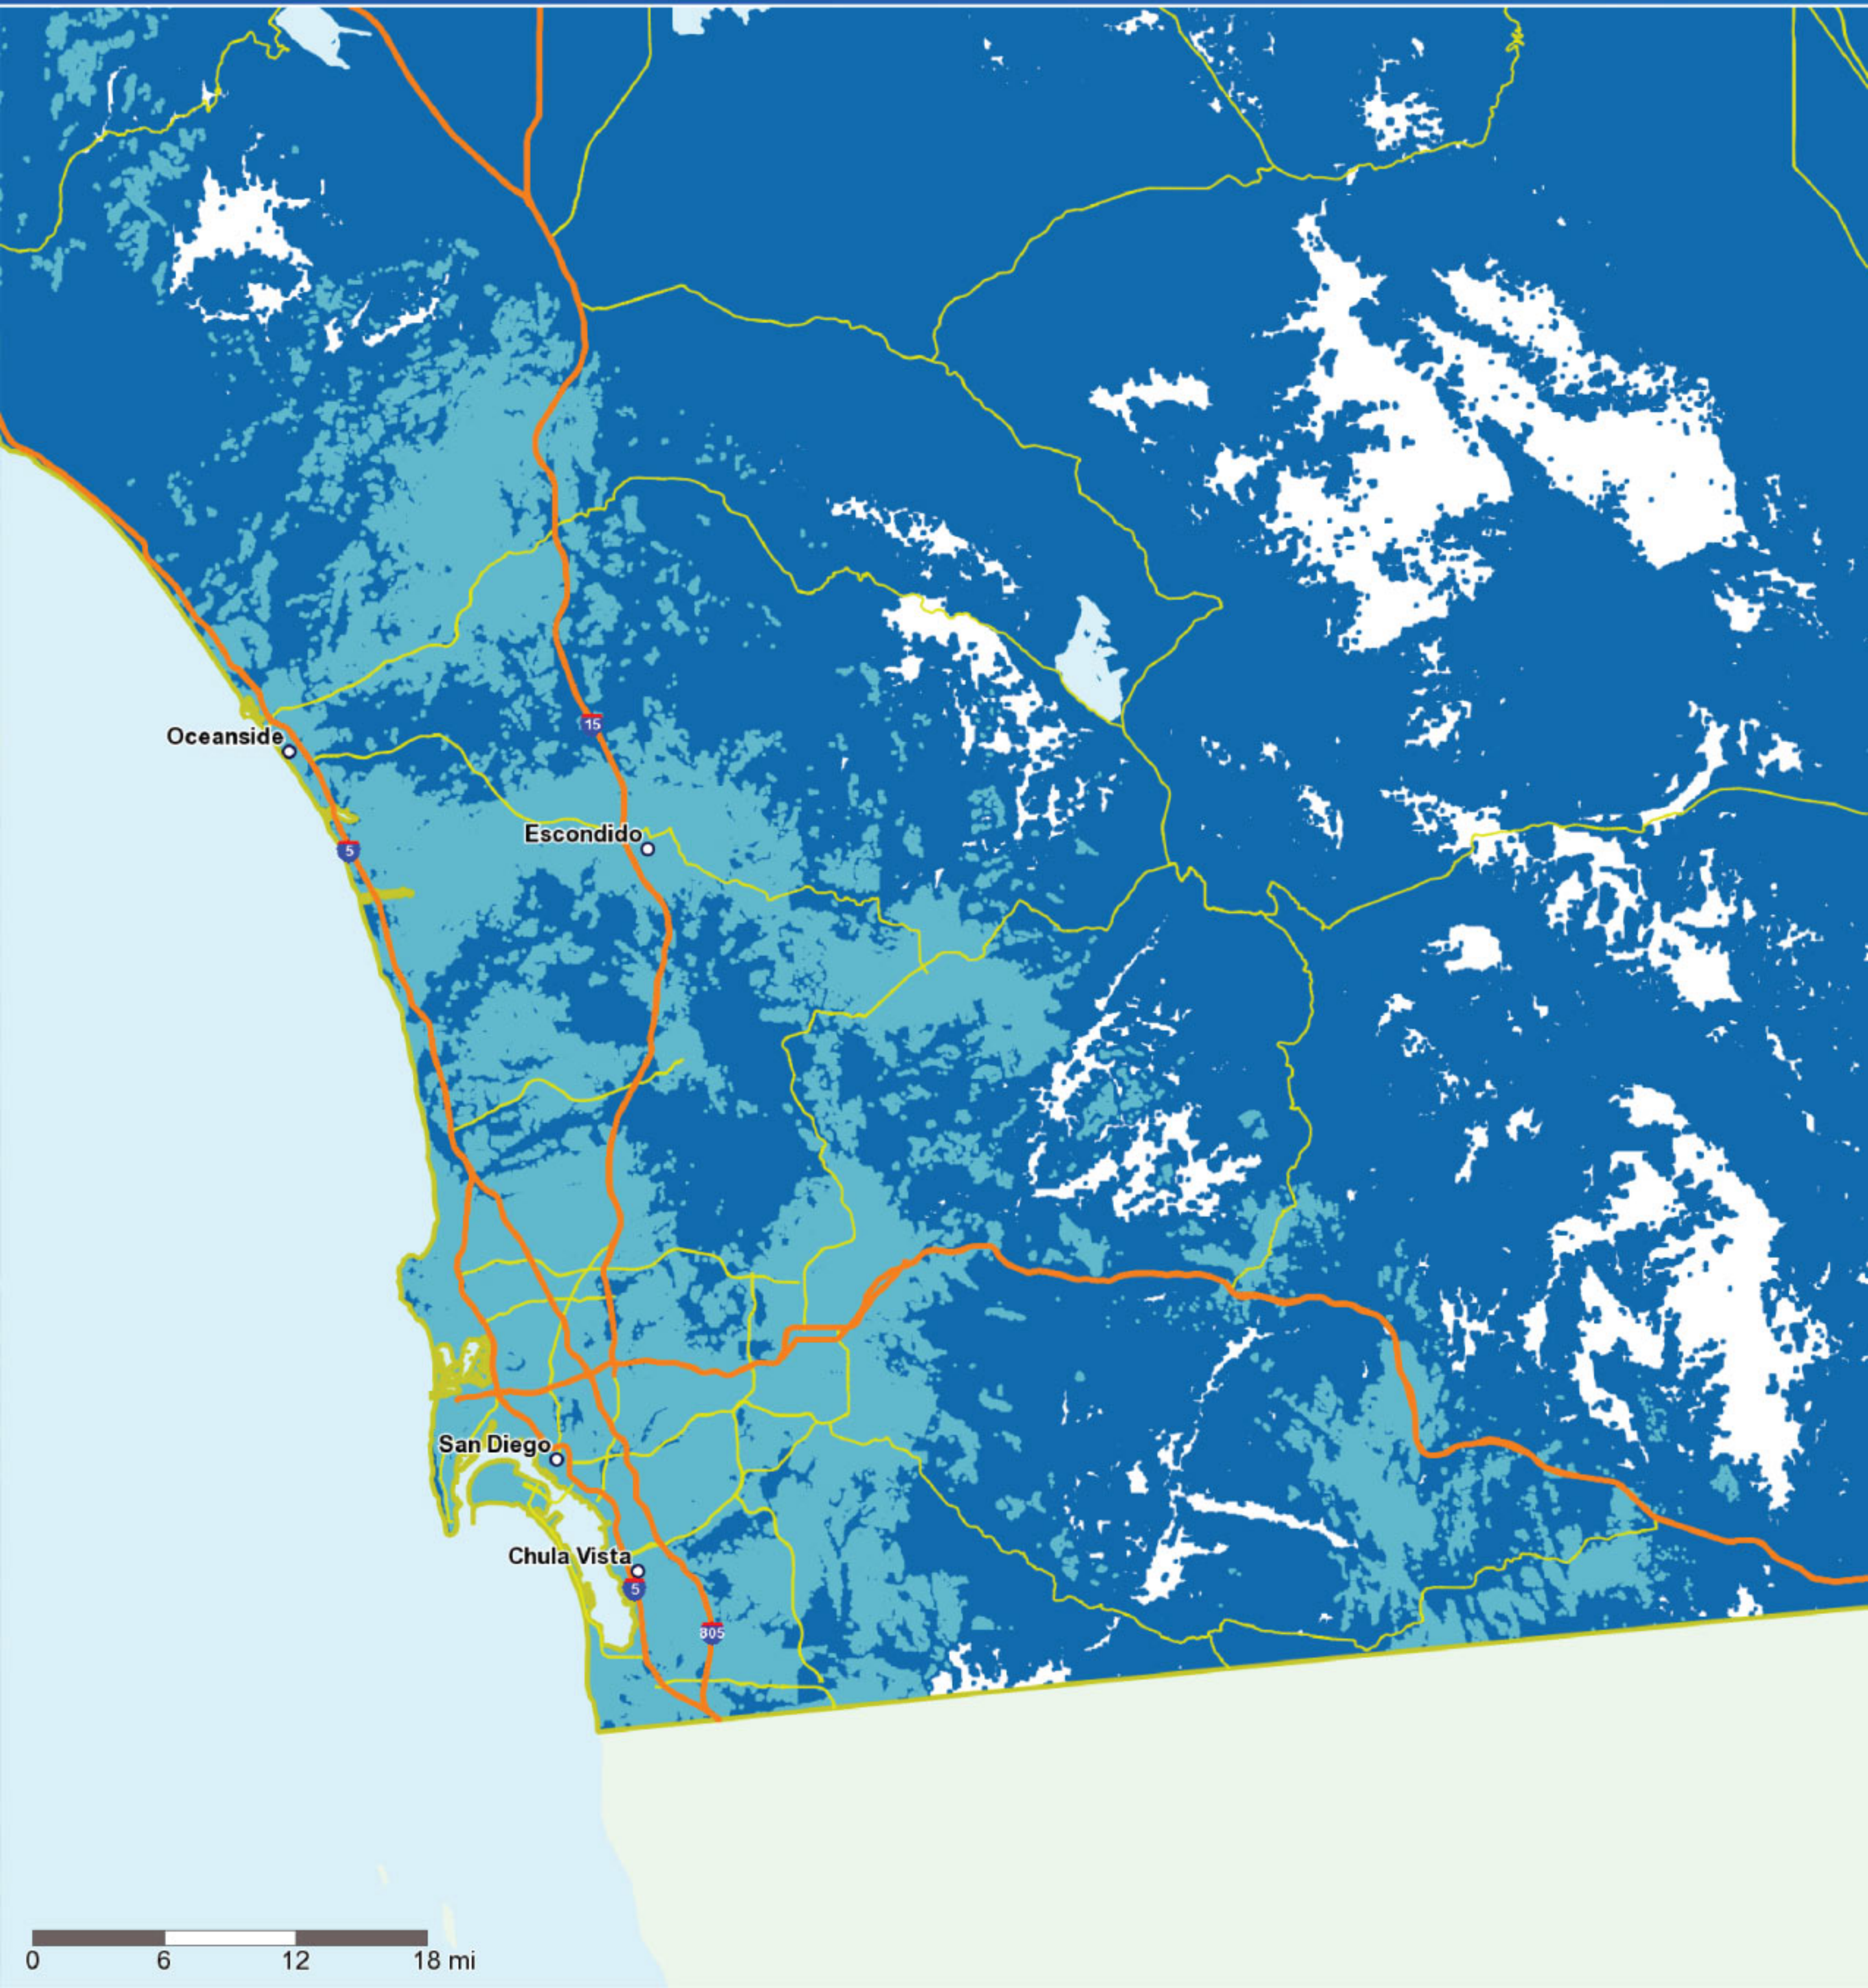

5G coverage LTE

5G coverage LTE

5G coverage LTE

5G coverage LTE

5G coverage LTE

AT&T 5G coverage shown available by February 2020. 5G service requires a compatible device and compatible plans.

5G coverage LTE