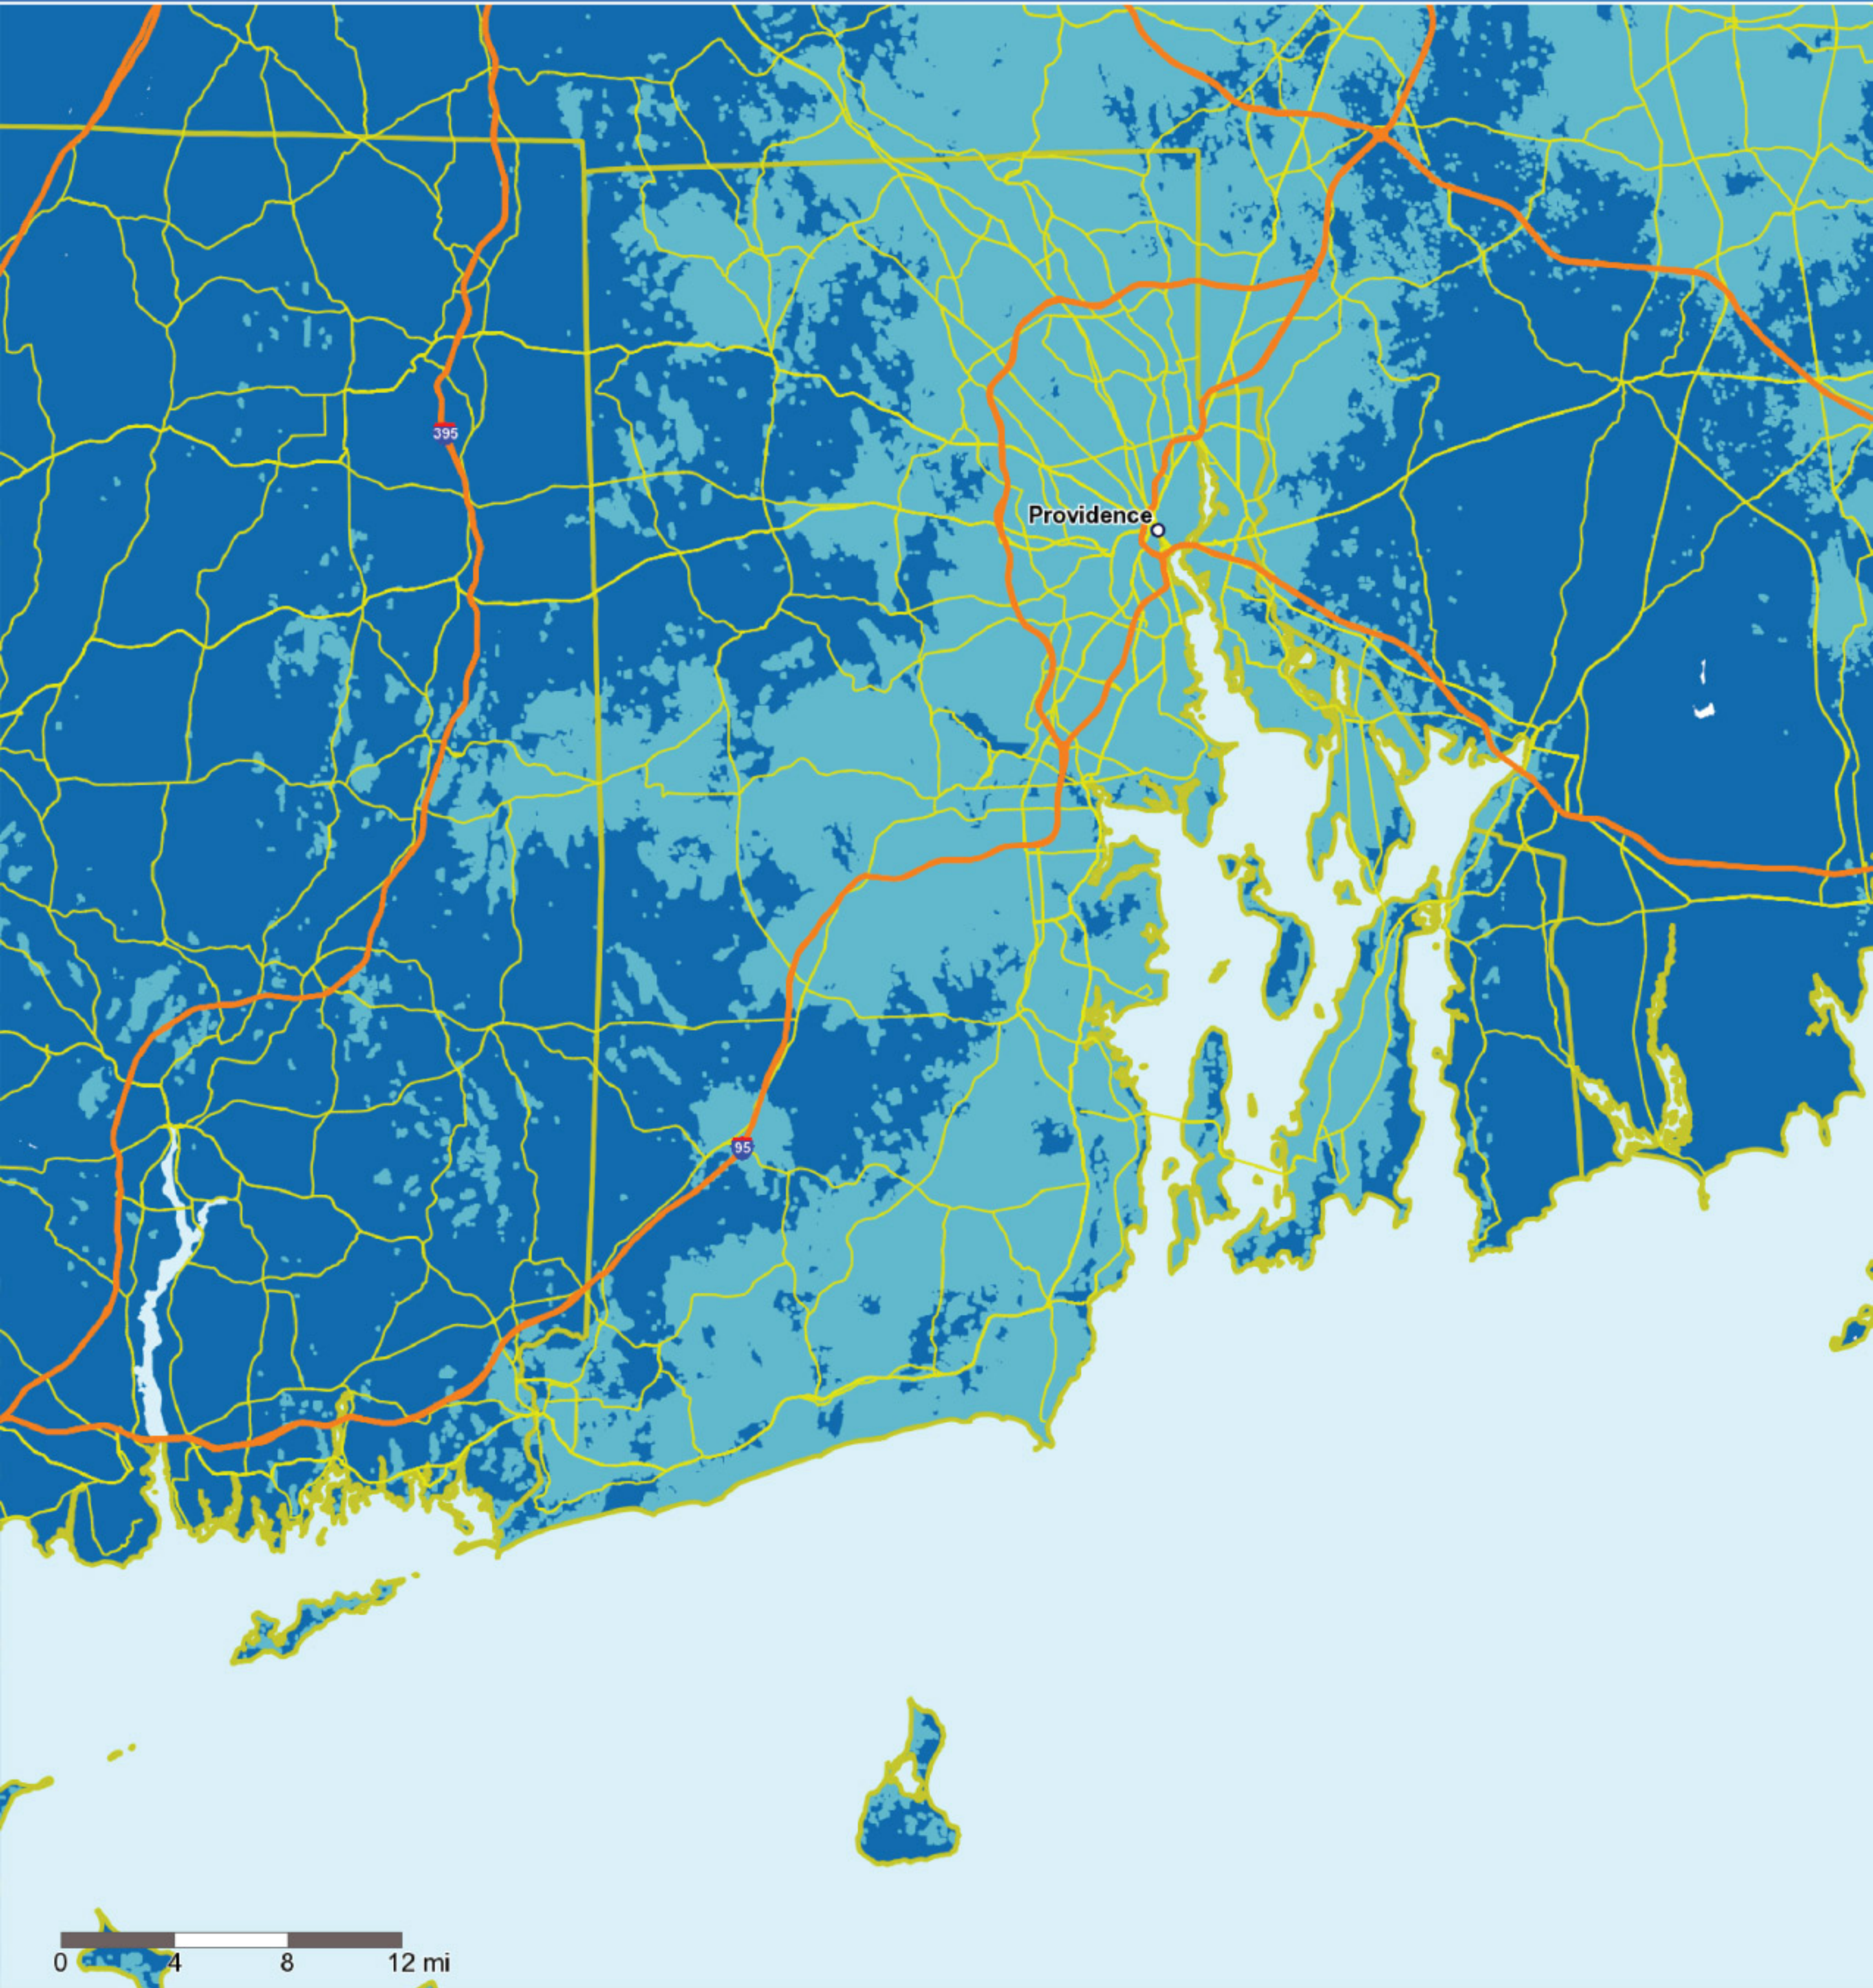

5G coverage LTE

5G coverage LTE

5G coverage LTE

5G coverage LTE

5G coverage LTE

AT&T 5G coverage shown available by February 2020. 5G service requires a compatible device and compatible plans.

5G coverage LTE