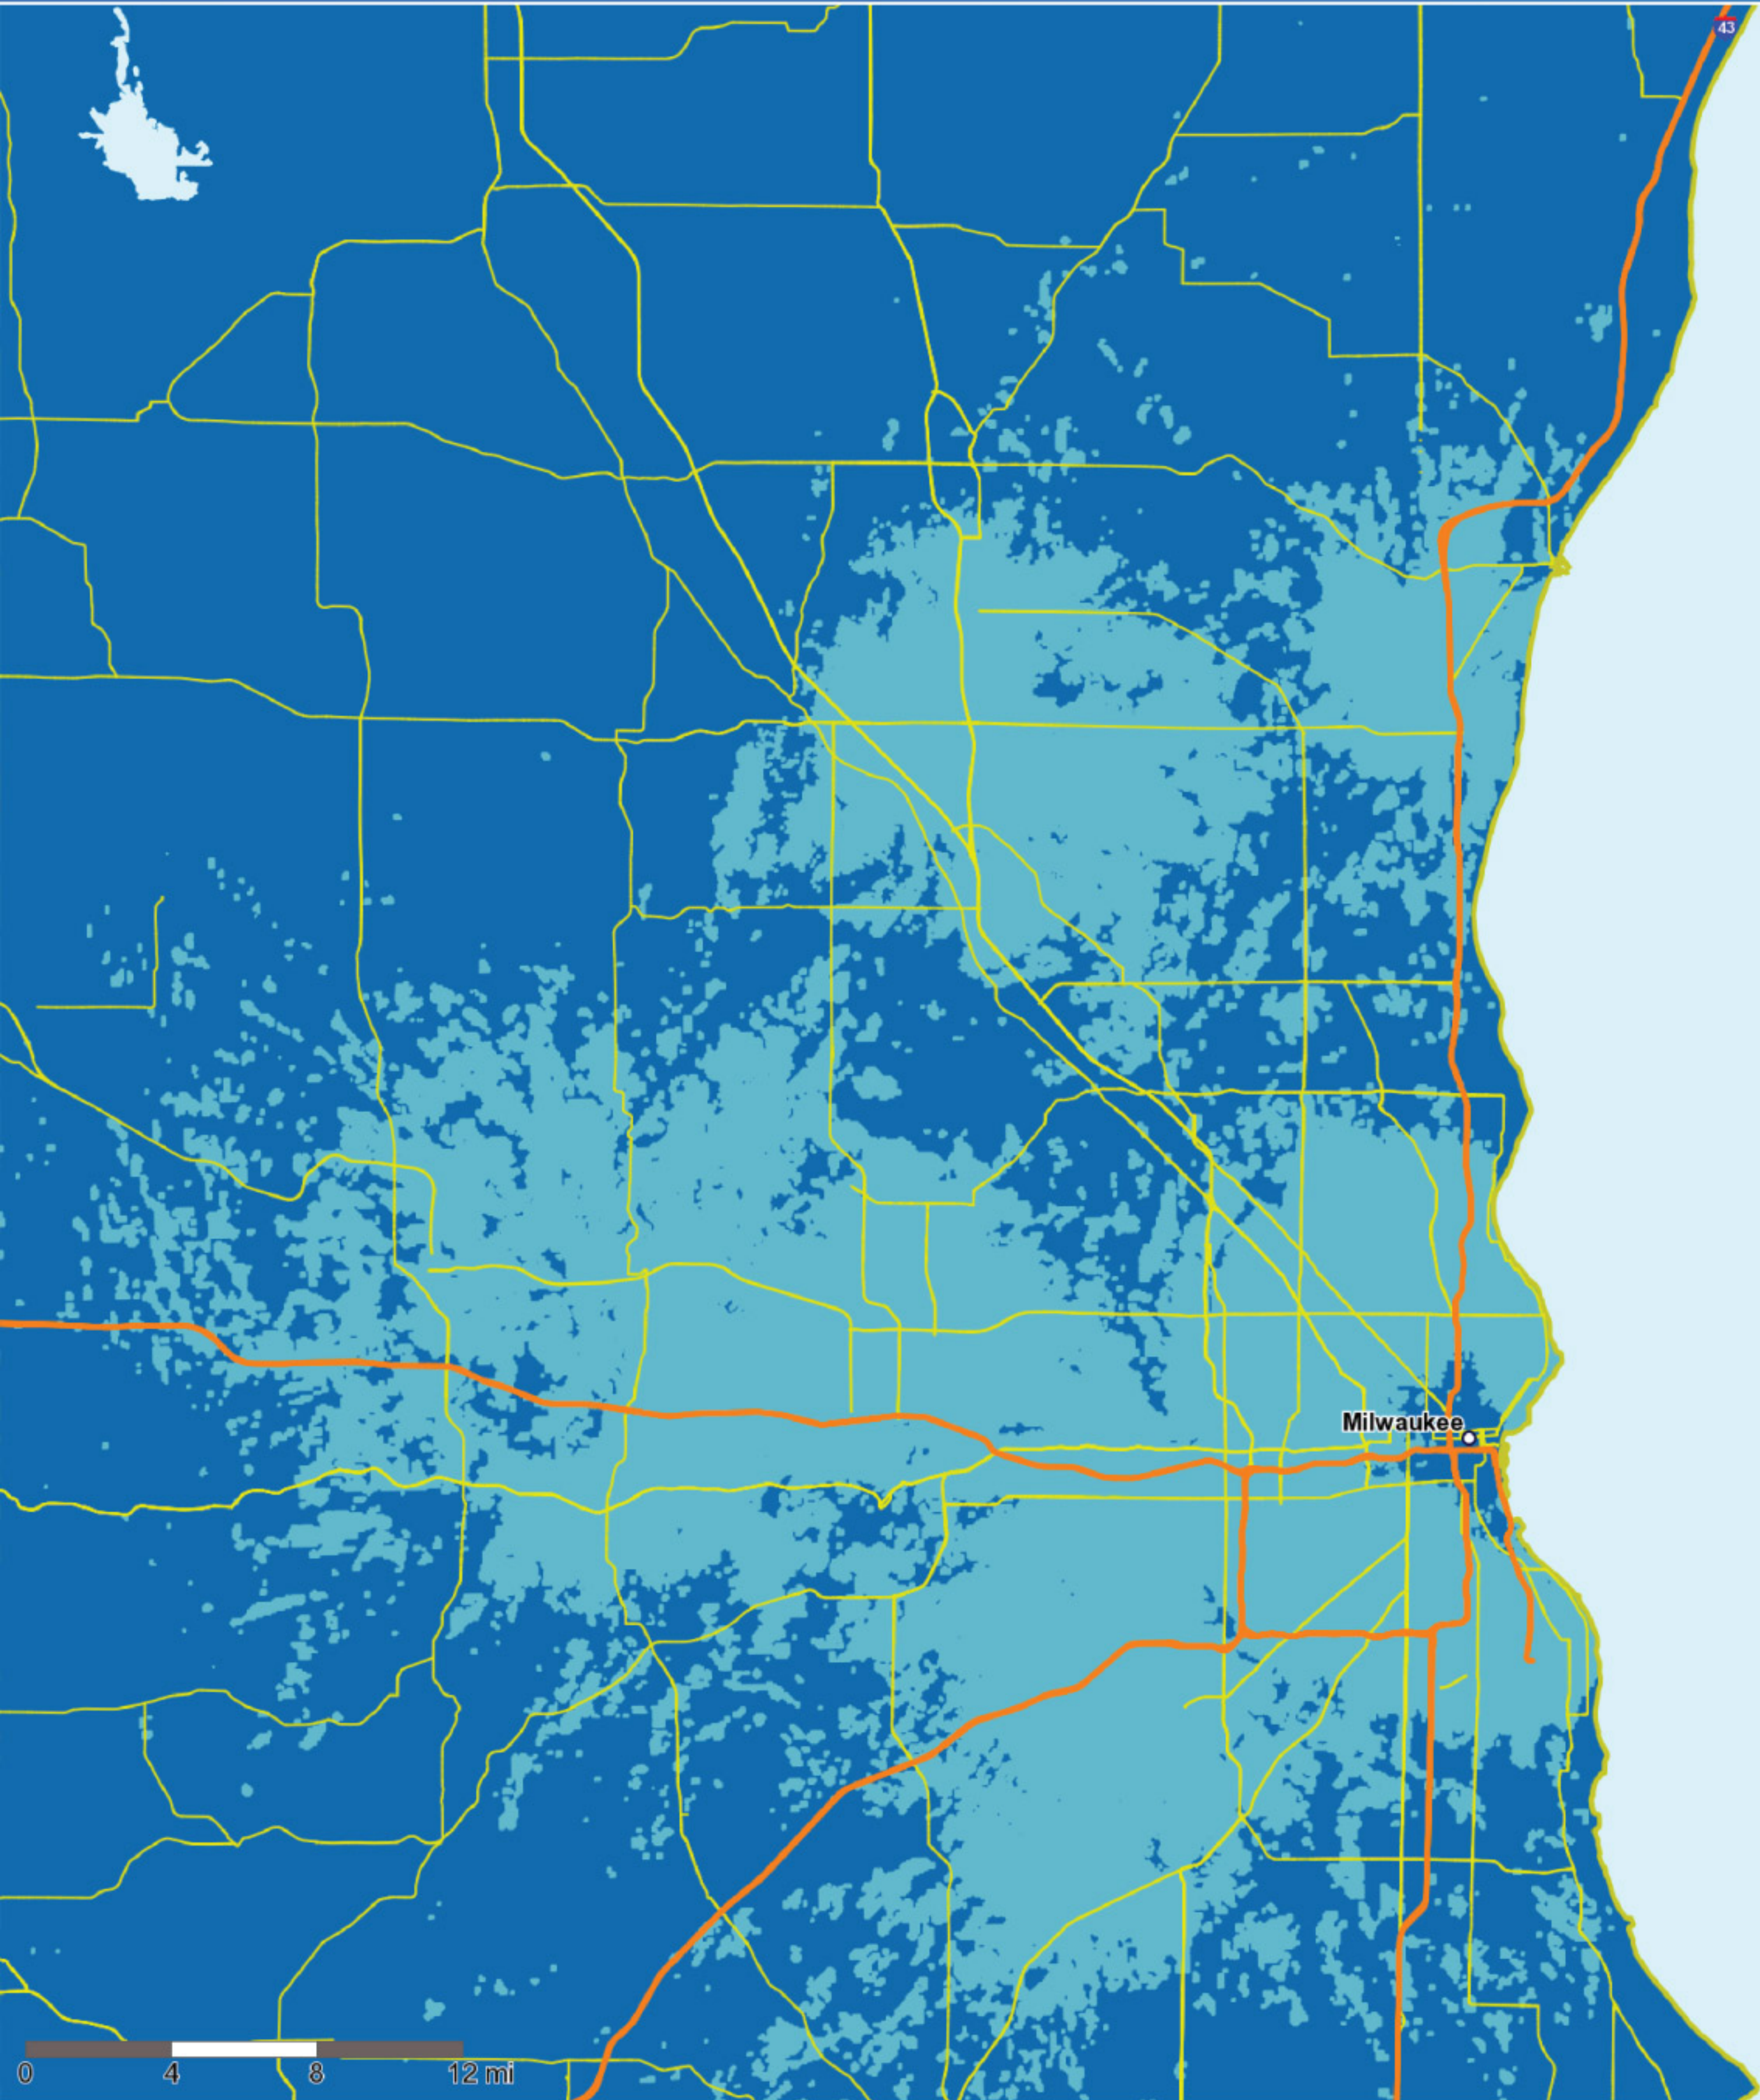

5G coverage LTE

5G coverage LTE

5G coverage LTE

5G coverage LTE

5G coverage LTE

AT&T 5G coverage shown available by February 2020. 5G service requires a compatible device and compatible plans.

5G coverage LTE