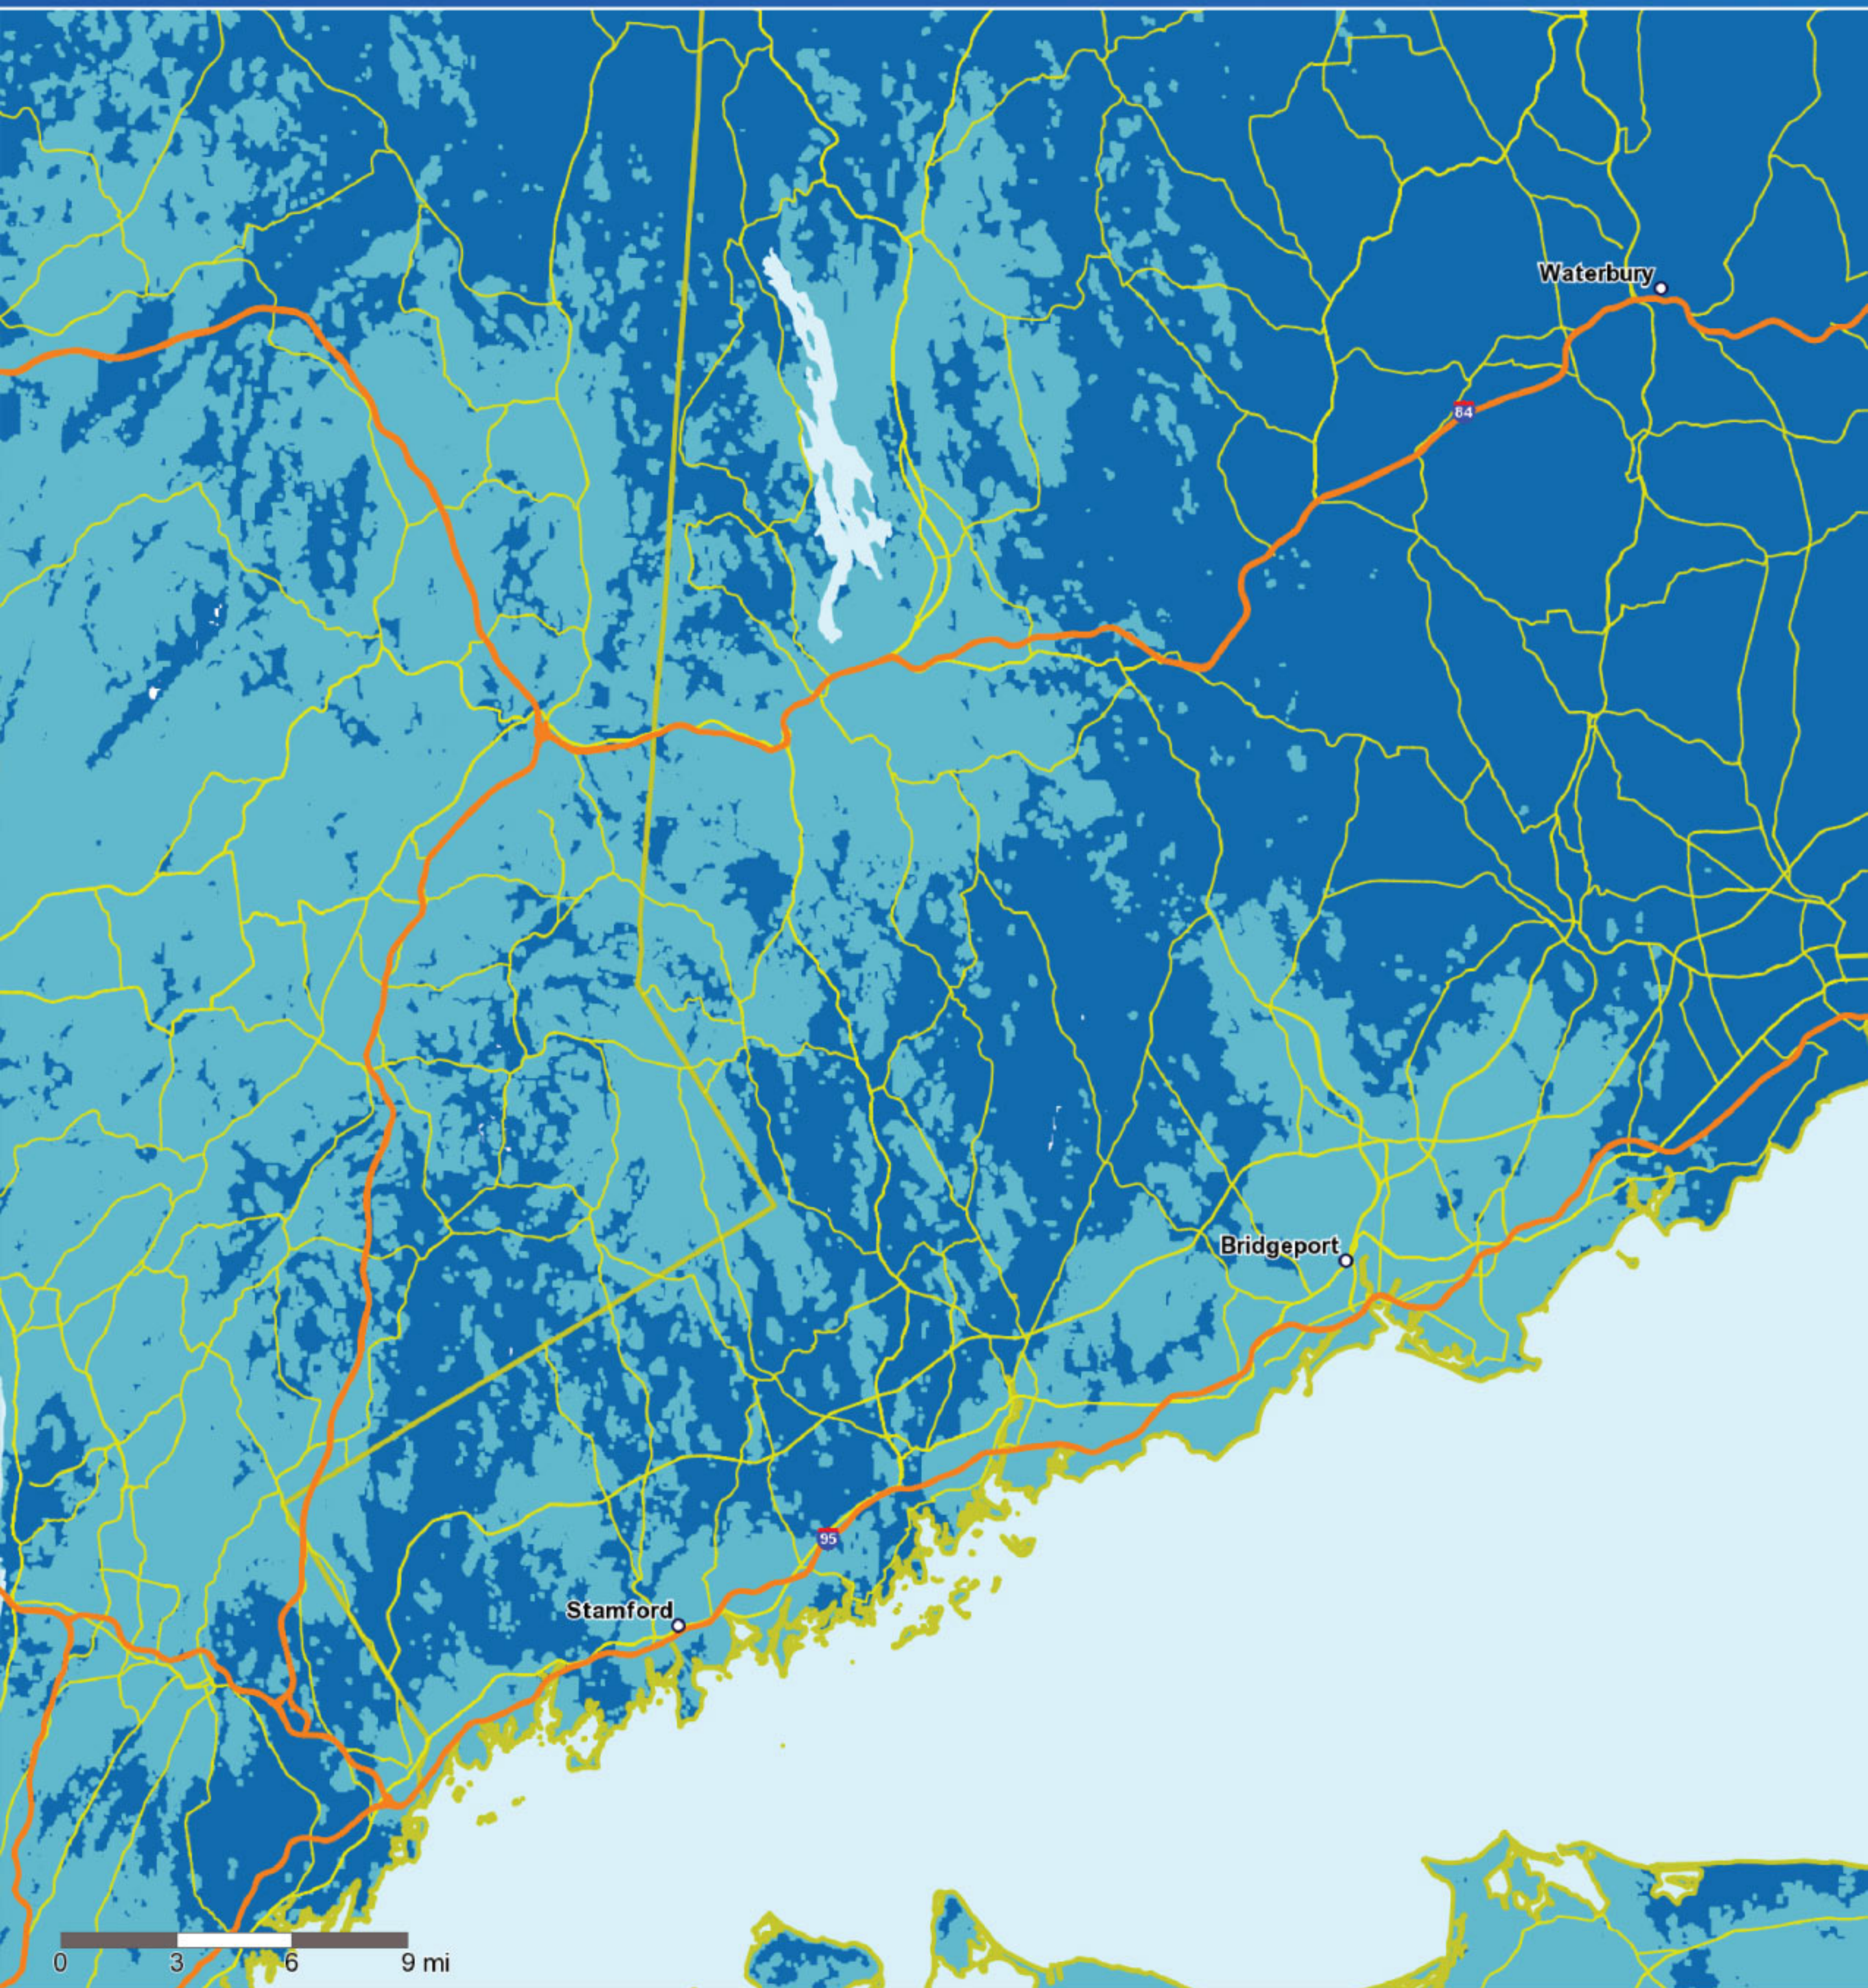

5G coverage LTE

5G coverage LTE

5G coverage LTE

5G coverage LTE

5G coverage LTE

AT&T 5G coverage shown available by February 2020. 5G service requires a compatible device and compatible plans.

5G coverage LTE