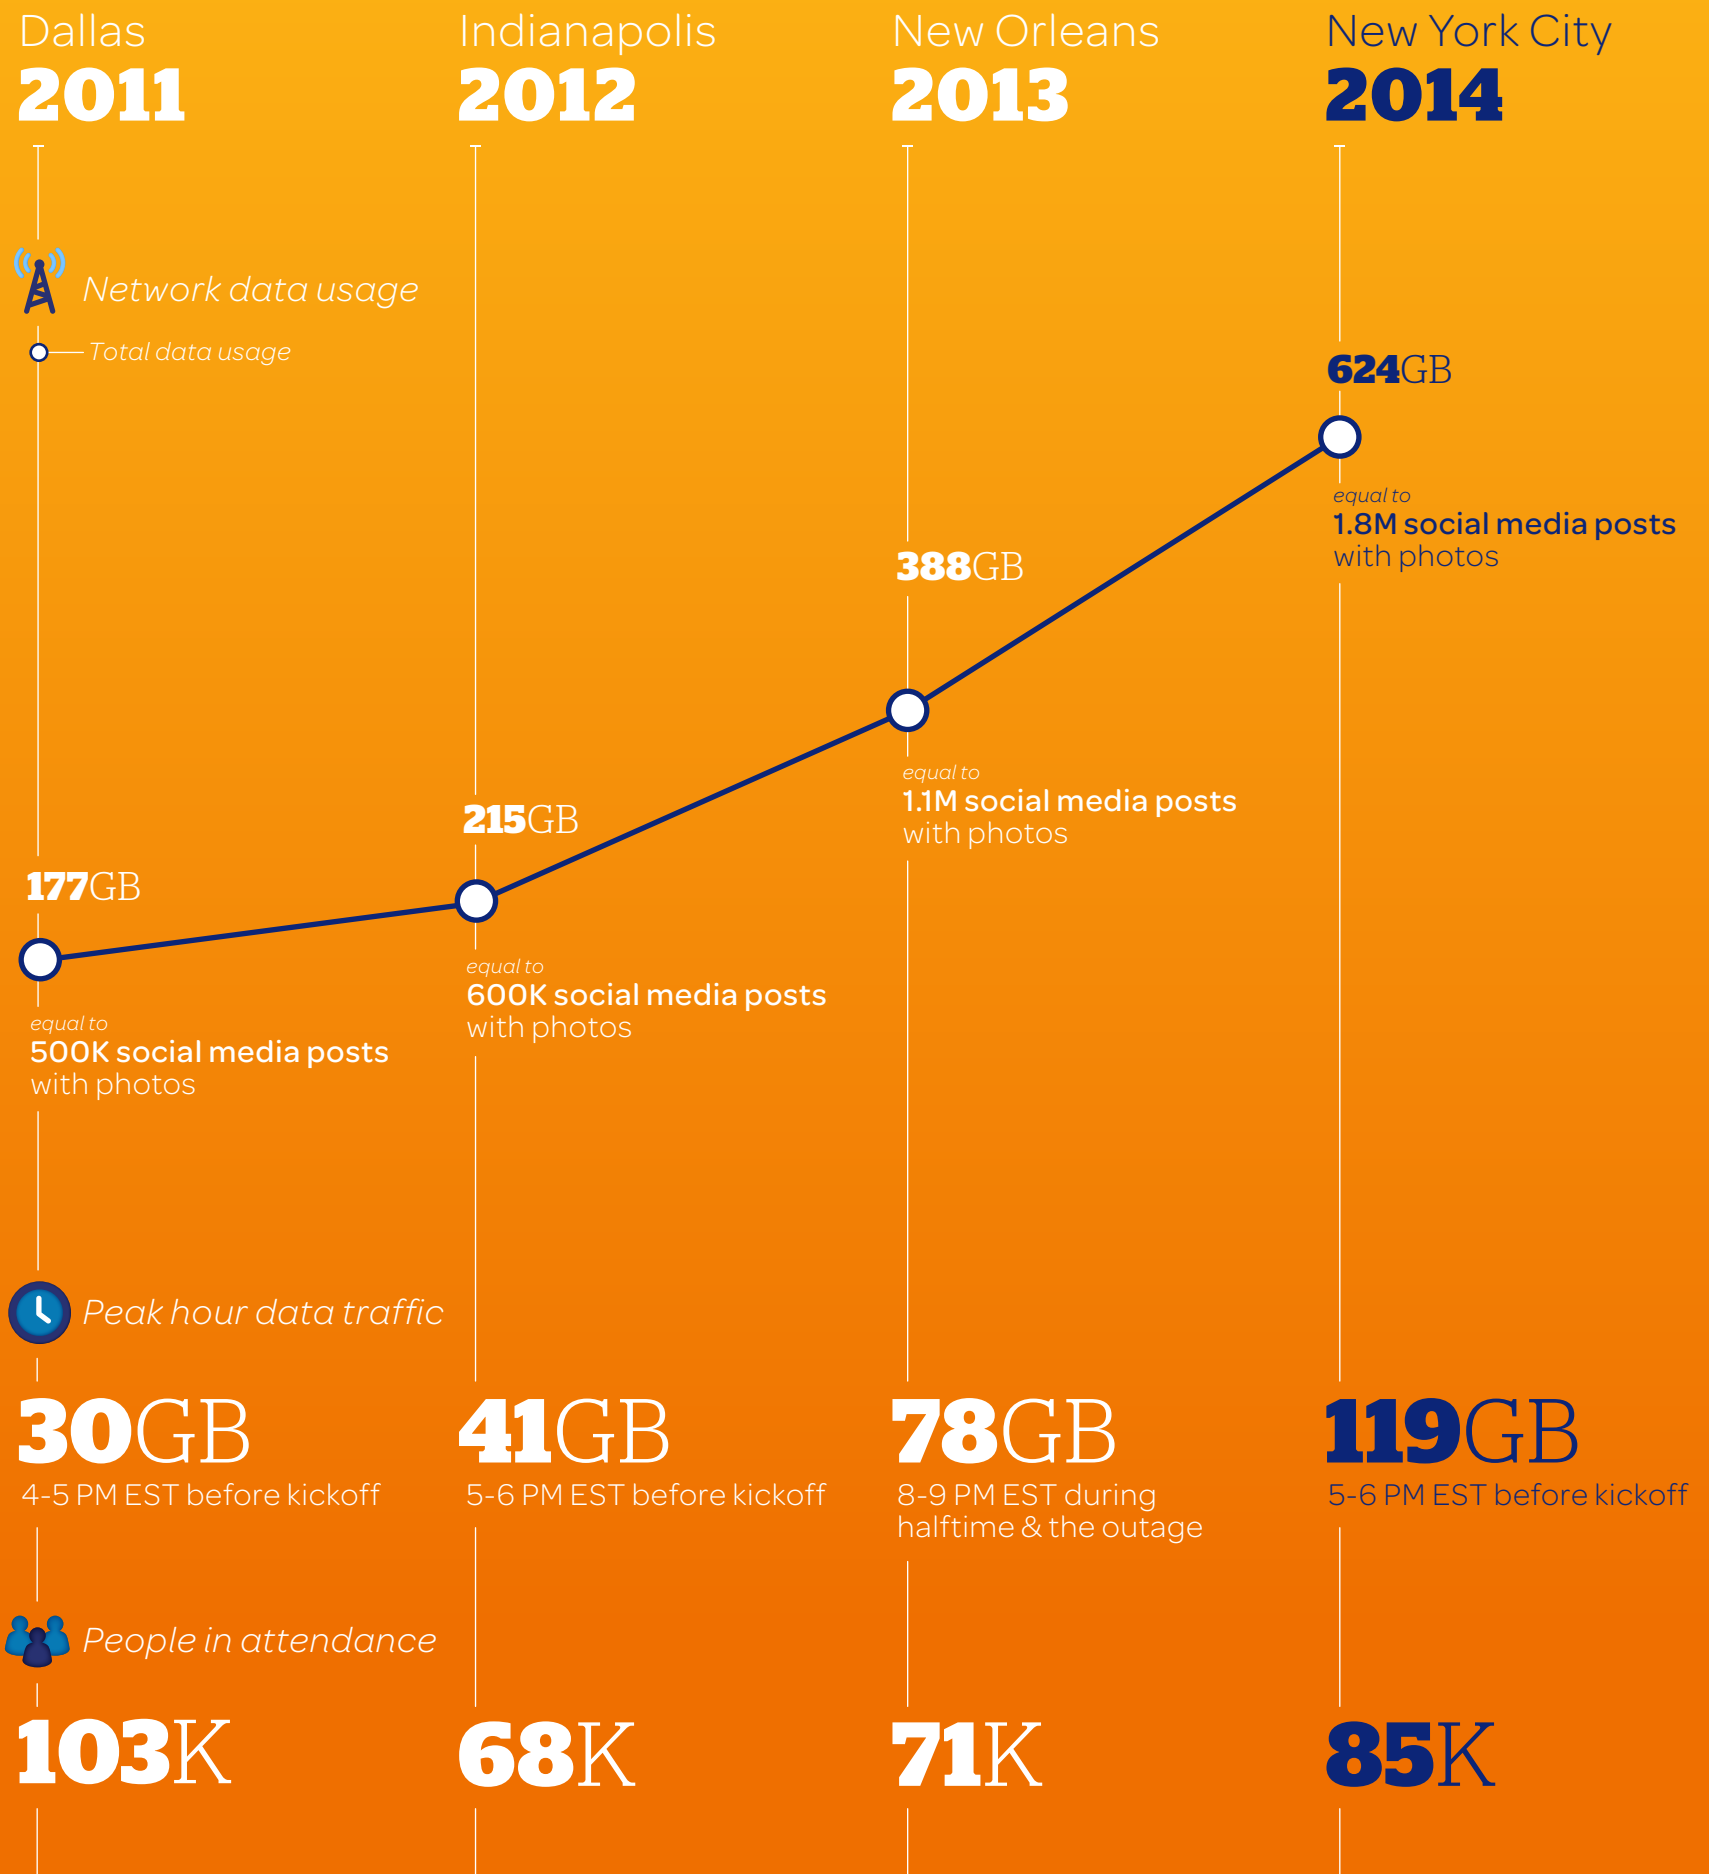

AT&T Network at the Big Game

Data usage continues to surge at biggest sporting event of the year*

*All numbers are approximate data values
© 2014 AT&T Intellectual Property. All rights reserved. AT&T and the AT&T logo are trademarks of AT&T Intellectual Property.